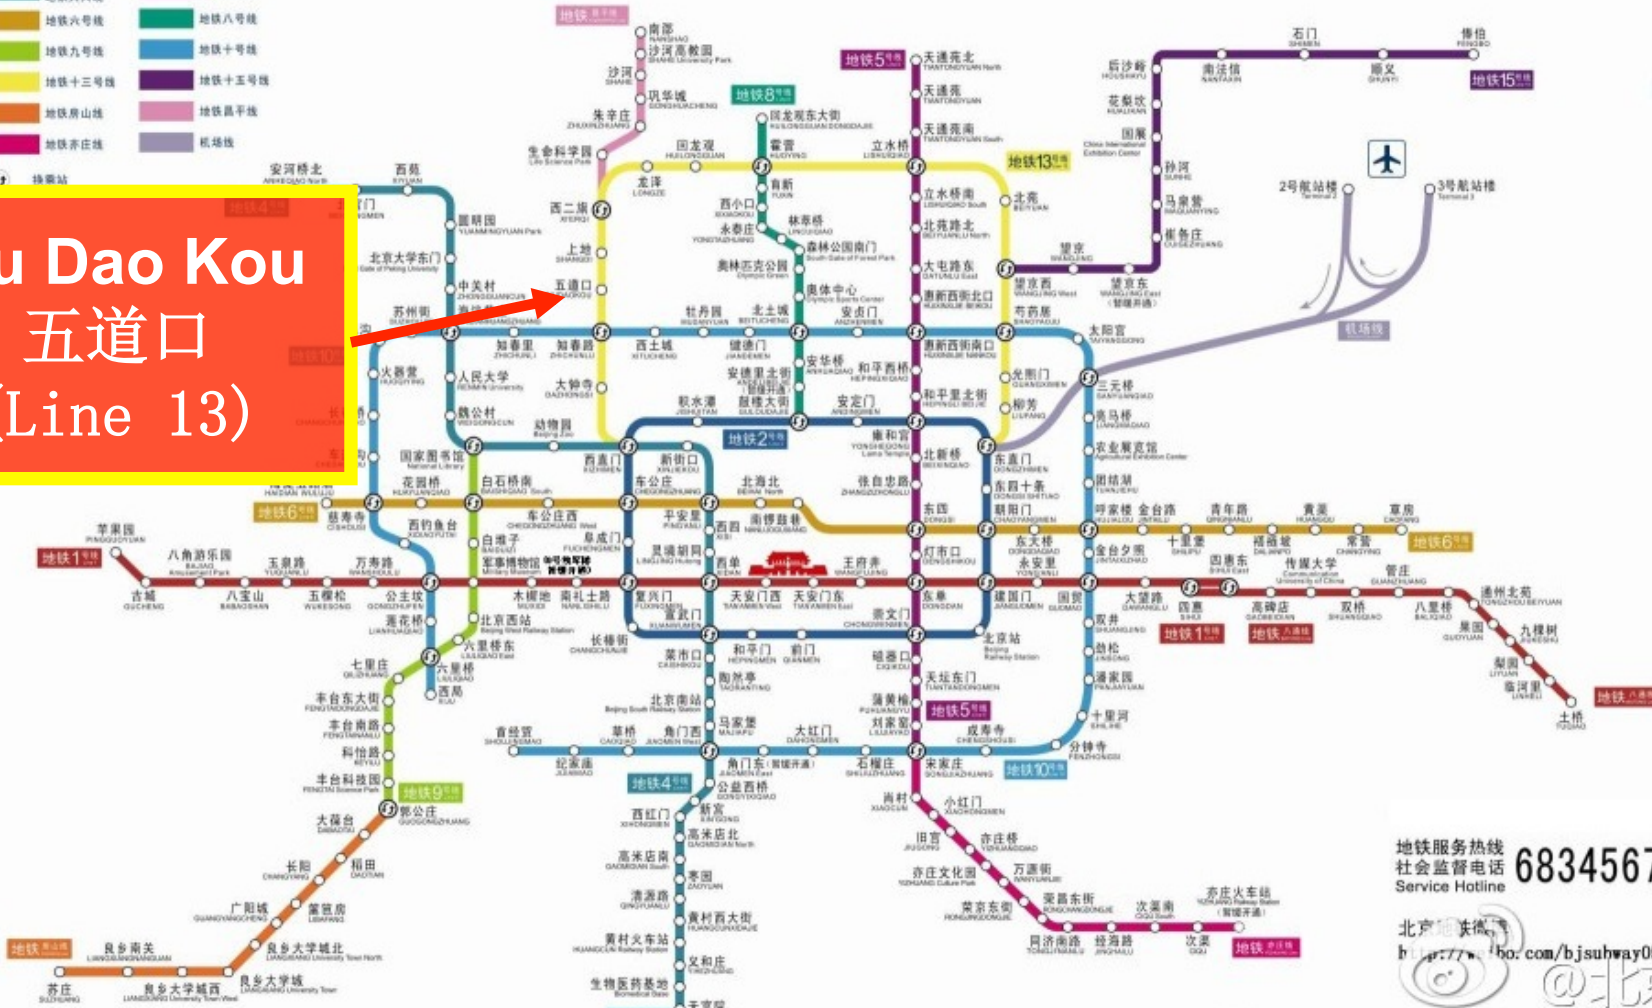

## Instructions for a taxi driver:

请送我到五道口。

具体到华清嘉园7号楼 (华清商务会馆)

路南麦当劳下车, 五道口地铁站西500米

## About Wu Dao Kou

Wu Dao Kou (五道口) is the heart of Beijing's university district. China's two most illustrious universities Beijing University and Qinghua University are located in Wu Dao Kou, along with many other universities. As a result Wu Dao Kou has developed into a vibrant community with excellent restaurants, a broad range of shops, and some trusted brands for when you need a taste of back home (Starbucks, McDonald's, Pizza Hut, KFC and Haagen Dazs to name just a few).

# Location of 1on1Mandarin

Huaqing Shangwu Huiguan,  
7-703V, Wu Dao Kou  
Tel: 010 82863272

7th floor of Huaqingjiayuan, building 7  
(五道口华清商务会馆7号楼)

## 北京地铁线路图 Beijing Subway Map

- 图例:  
Legend
- 地铁一号线
  - 地铁八号线
  - 地铁四号线
  - 地铁六号线
  - 地铁九号线
  - 地铁十三号线
  - 地铁房山线
  - 地铁亦庄线
  - 地铁二号线
  - 地铁五号线
  - 地铁八号线
  - 地铁十号线
  - 地铁十五号线
  - 地铁昌平线
  - 机场线

Wu Dao Kou  
五道口  
(Line 13)