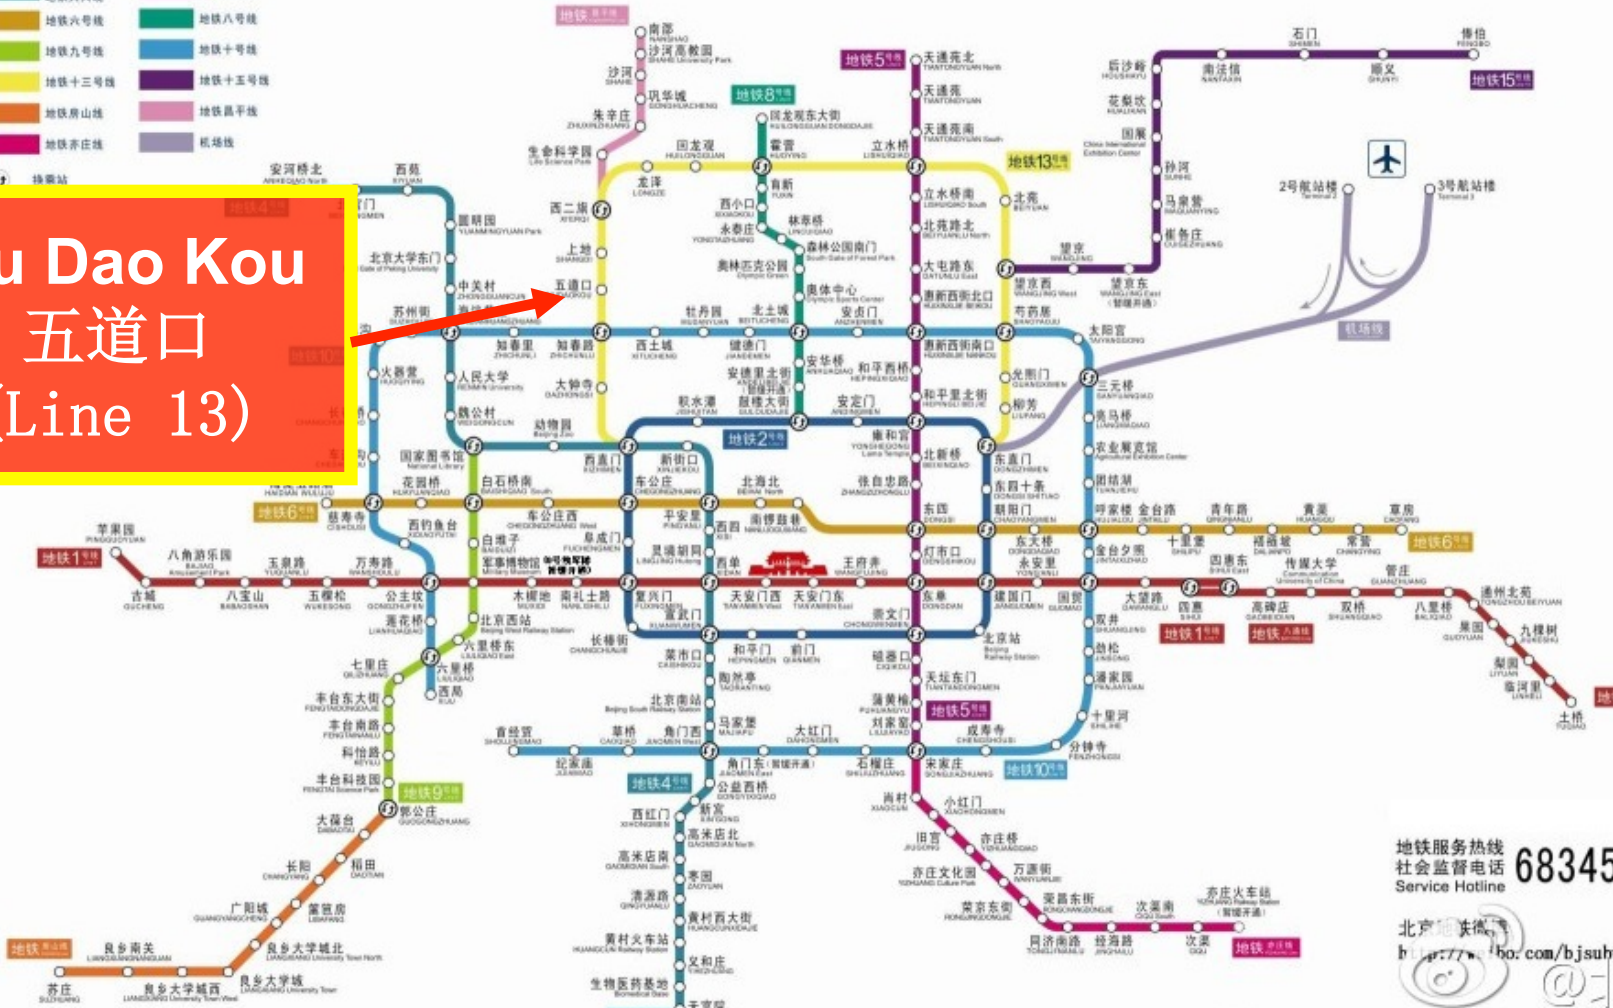

Burger King

Main entrance

McDonalds

Instructions for a taxi driver:

请送我到五道口。

具体到华清嘉园7号楼 (华清商务会馆)

路南麦当劳下车, 五道口地铁站西500米

About Wu Dao Kou

Wu Dao Kou (五道口) is the heart of Beijing's university district. China's two most illustrious universities Beijing University and Qinghua University are located in Wu Dao Kou, along with many other universities. As a result Wu Dao Kou has developed into a vibrant community with excellent restaurants, a broad range of shops, and some trusted brands for when you need a taste of back home (Starbucks, McDonald's, Pizza Hut, KFC and Haagen Dazs to name just a few).

Location of 1on1Mandarin

Huaqing Shangwu Huiguan,
7-703V, Wu Dao Kou
Tel: 010 82863272

7th floor of Huaqingjiayuan, building 7
(五道口华清商务会馆7号楼)

Location of 1on1Mandarin

Huaqing Shangwu Huiguan,
7-703V, Wu Dao Kou
Tel: 010 82863272

北京地铁线路图 Beijing Subway Map

- 图例:
Legend
- 地铁一号线
 - 地铁八号线
 - 地铁四号线
 - 地铁六号线
 - 地铁九号线
 - 地铁十三号线
 - 地铁房山线
 - 地铁亦庄线
 - 地铁二号线
 - 地铁五号线
 - 地铁八号线
 - 地铁十号线
 - 地铁十五号线
 - 地铁昌平线
 - 机场线

Wu Dao Kou
五道口
(Line 13)

地铁服务热线
68345678
Service Hotline